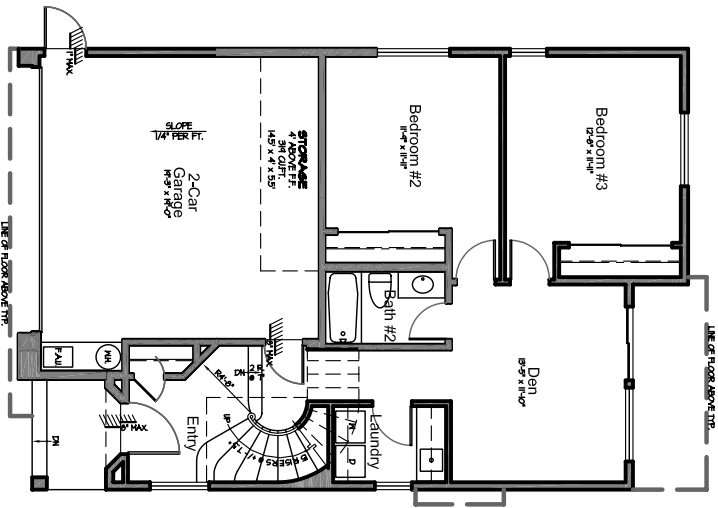

FIRST FLOOR PLAN -- UNIT TWO SCALE 1/8" = 1'-0"