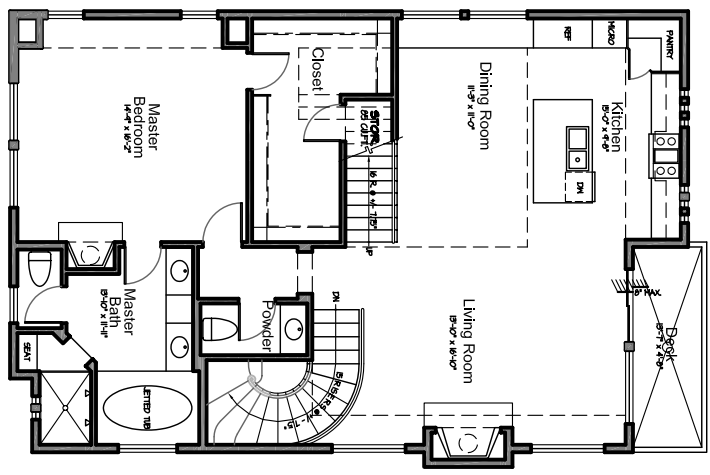

3800 PACIFIC COAST HIGHWAY
TORRANCE, CALIFORNIA 90505
obeliskarchitects.com
310.373.0810 fax
310.373.3568 tel

Katnk
Residence

214 South Here Ave.
Redondo Beach
CA 90277

PROJECT NUMBER
A-103

DATE
October 21, 2005

SCALE
1/8" = 1'-0"

FLOOR PLANS
UNIT TWO

SECOND FLOOR PLAN -- UNIT TWO SCALE 1/8" = 1'-0"